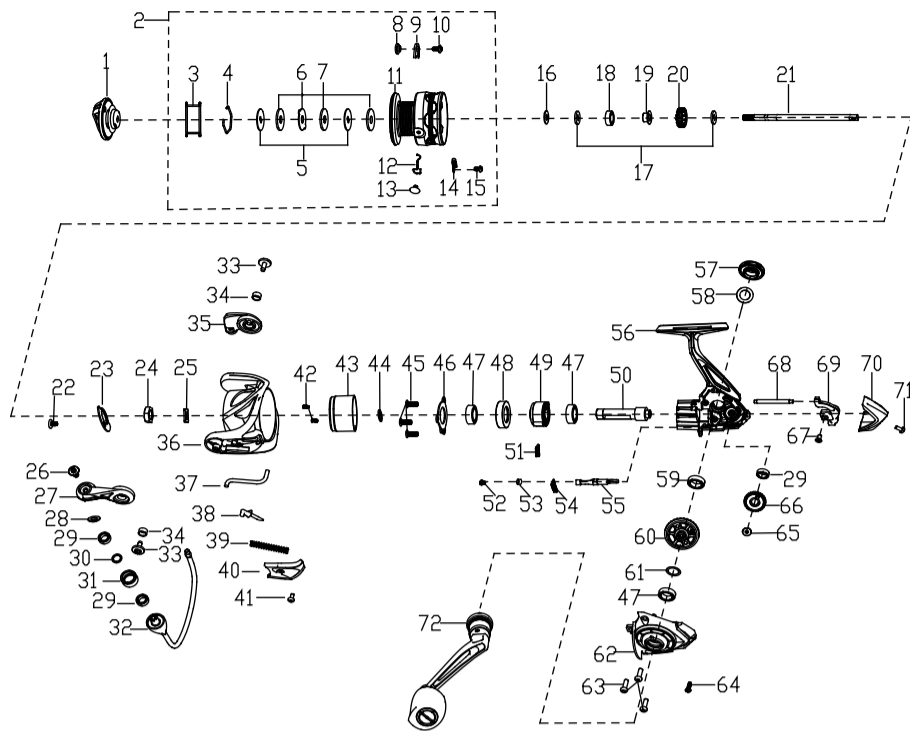

EXPLODED VIEW OF CS8-2000

PARTS LIST OF CS8-2000

ITEM#	PARTS Number	PART	ITEM#	PARTS Number	PART
1	B10166-301	Drag Knob Assy	37	305212-101	Trip Bar
2	B06166-301(CS8)	Spool Assy	38	303011-101	Pivot Arm
3	628167-001	Spool Rubber	39	310078-001	Spring
4	405002-001	Washer Retaining Clip	40	304235-001D25	Bail Arm Cover
5	612002-004	Keyed Washer(2req.)	41	905119-101	Screw
6	611002-002	Ear Washer	42	905139-003	Screw(2req.)
7	903179-101	Carbon Washer(3req.)	43	131013-101PU105	Body Head Cover
8	409013-001	Spool Clicker Spacer Ring	44	903140-001	Rotor Washer
9	406032-001	Spool Click Plate	45	905135-003	Screw(3req.)
10	905254-003	Screw	46	105039-001	Ball Bearing Retainer
11	400721-004G103G101	Spool	47	906012-005	Bearing(3req.)
12	407086-001	Spring	48	109033-202	Bearing Holder
13	402029-002G59	Line Clip	49	110004-001	Clutch Assy
14	407018-001	Spring	50	702184-002	Pinion
15	905231-103	Screw	51	107030-001	Clutch Spring
16	903324-001	Spool Adjust Washer	52	905087-003	Screw
17	903241-001	Main Shaft Washer(2req.)	53	703005-001	POM Bushing
18	906036-002	Bearing	54	801029-001	Clutch Switch Spring
19	712001-001	Spool Holder	55	800077-001PU105	Clutch Switch
20	719041-001	Click Gear	56	B01166-301	Body Assy
21	718279-004	Main Shaft	57	513068-001	Dust Cap
22	905097-001	Screw	58	628172-002	Dust Cap Seal
23	319005-201	Rotor Set Plate	59	906044-011	Bearing
24	318002-002	Rotor Nut	60	700118-001	Driver Gear
25	903328-001	Washer	61	903058-002	Washer
26	905120-003	Line Roller Screw	62	B02166-301	Body Cover Assy
27	301078-001PU105	Bail Arm	63	905117-003	Screw(3req.)
28	317066-001	Line Roller Collar	64	905109-001	Screw
29	906006-002	Bearing(3req.)	65	905210-003	Screw
30	903125-001	Line Roller Washer	66	B24166-301	Oscillation Gear Assy
31	315064-001D25	Line Roller	67	905127-003	Screw
32	313319-001G77	One Piece Bail	68	726061-001	Oscillation Guide
33	905294-001D62	Bail Arm Screw(2req.)	69	708138-001	Oscillation Slider
34	317030-001	Bushing(2req.)	70	103373-001D25	Body Rear Cover
35	307096-001PU105	Bail Holder	71	905246-001	Screw
36	300239-001PU105	Rotor	72	B08166-302	Handle Assy