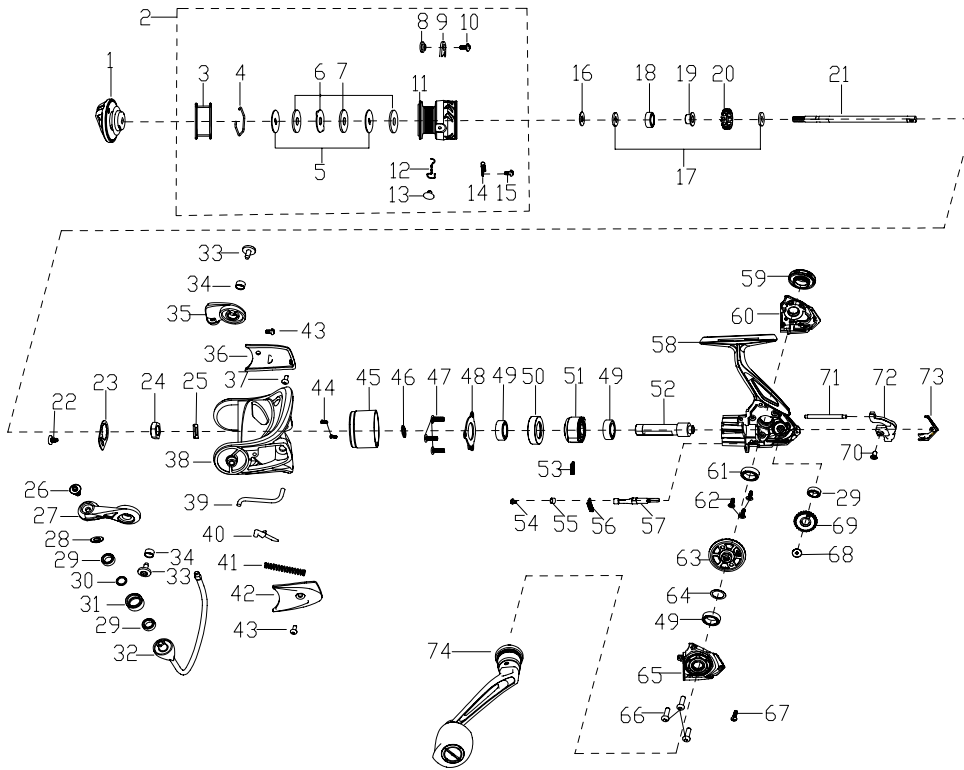

EXPLODED VIEW OF CDBF40 CS7

PARTS LIST OF CDB40 CS7

ITEM#	PARTS NUMBER	PARTS DESCRIPTION	ITEM#	PARTS NUMBER	PARTS DESCRIPTION
1	B10167-701	LINE GUIDE ASSEMBLY	38	300246-001	Rotor Blank
2	B06167-701	LINE GUIDE ASSEMBLY	39	305218-001	Rotor Trip Lever
3	628165-001	BUTTON COVER	40	303012-001	Bail Arm Lever
4	405002-001	Spool Clasp	41	310078-001	Compressing Spring
5	612002-004	Keved Washer(2req.)	42	304241-001	Bail Arm
6	611002-002	Ear Washer	43	905119-101	SCREW(2req.)
7	903179-101	Carbon Washer(3req.)	44	905139-101	SCREW(2req.)
8	409013-001	Retainer Pin	45	131013-101	Body Head Cover
9	406032-001	CLICK GEAR	46	903140-001	WASHER
10	905254-003	Screw	47	905135-003	SCREW(3req.)
11	400723-002	Spool	48	105039-001	PRESSURE PLATE FOR BEARING
12	407086-001	Spring	49	906012-007	Ball Bearing
13	402029-002	Button	50	109033-202	Ball Bearing Bushing
14	407018-001	Spring	51	110004-001	One Way Ball Bearing
15	905231-103	Screw	52	702184-004	Pinion Gear
16	903324-001	Spool Adjust Washer	53	107030-001	Spring
17	903241-001	METAL WASHER(2req.)	54	905087-003	Screw, Bolt
18	906036-002	BEARING-ONE WAY	55	703005-001	Sleeve
19	712001-001	Lead Wheel	56	801029-001	A/R PAWL SPRING
20	719041-001	CLICK WHEEL	57	800077-001	Anti-reverse Lever
21	718281-002	Main Shaft	58	100252-003	Body Blank
22	905029-001	Screw, Bolt	59	513070-001	Handle Cover
23	319005-201	Retainer	60	101117-001	BODY COVER
24	318002-002	Rotor Nut	61	906044-011	BEARING-ONE WAY
25	903328-001	Washer	62	905113-001	SCREW(3req.)
26	905120-103	Line Roller Screw	63	700118-005	MAIN GEAR
27	301079-001	Bail Arm	64	903058-007	Washer
28	317078-001	Line Roller Collar	65	200244-001	BODY COVER
29	906006-002	Bearing(3req.)	66	905117-003	SCREW(3req.)
30	903125-001	Line Roller Washer	67	905314-001	SCREW
31	315065-001	Line Roller	68	905210-003	SCREW
32	313327-001	One Piece Bail	69	705198-001	DRIVE GEAR INSERT
33	905294-001	Bail Arm Screw(2req.)	70	905291-003	SCREW
34	317030-001	Bushing(2req.)	71	726062-001	WORM SHAFT
35	307099-001	Bail Holder	72	708139-001	Slider
36	306131-001	Bail Holder Cover	73	103378-001	Rear Cover
37	905062-001	Screw, Bolt	74	B08167-701	LINE GUIDE ASSEMBLY