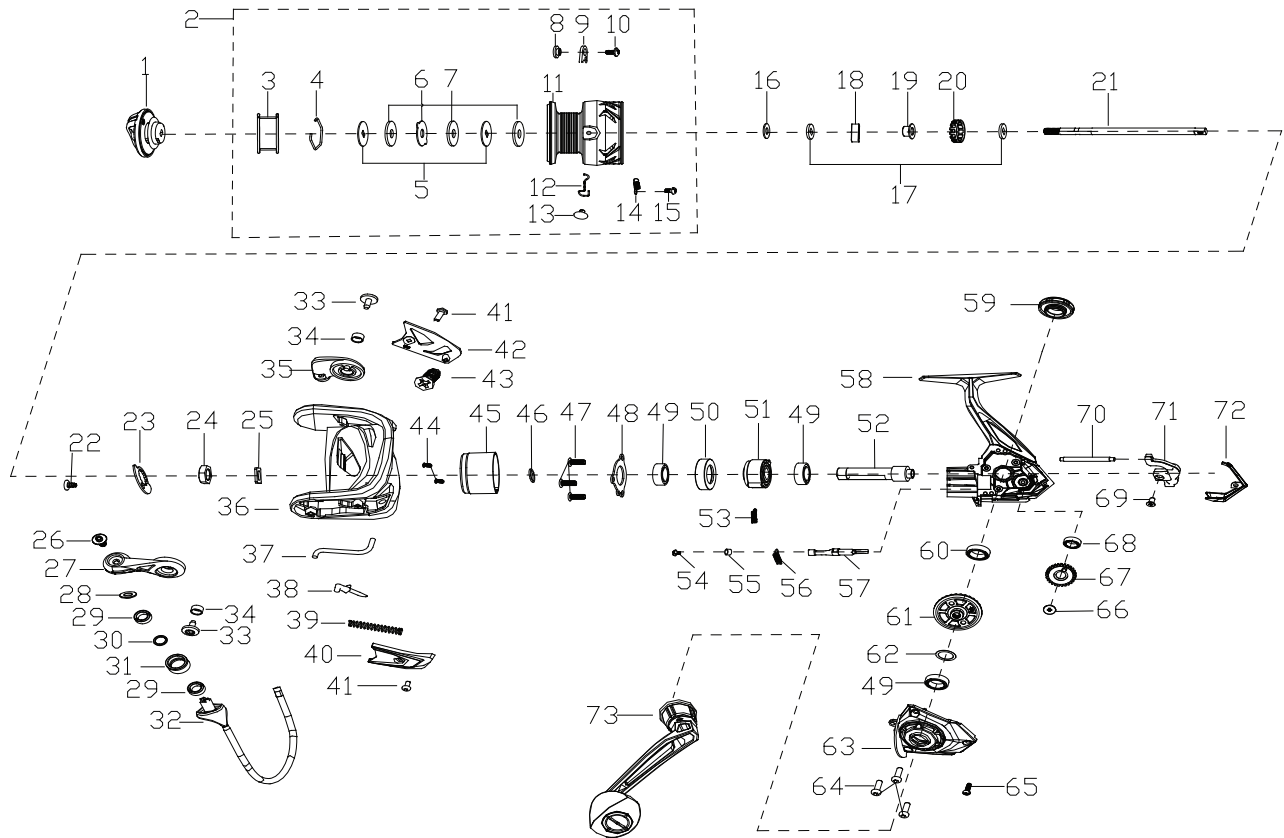

EXPLODED VIEW OF CS7-3000

PARTS LIST OF CS7-3000

ITEM#	PARTS NUMBER	PARTS DESCRIPTION	ITEM#	PARTS NUMBER	PARTS DESCRIPTION
1	B10167-501	Drag Knob Assembly	38	303012-101	Pivot Arm
2	B06167-503	Spool Assembly	39	310024-001	Spring
3	628167-001	Spool Rubber	40	304239-001	Bail Arm Cover
4	405002-001	Washer Retaining Clip	41	905119-101	Screw(2req.)
5	612002-004	Keyed Washer(2req.)	42	306130-001	Bail Holder Cover
6	611002-002	Ear Washer	43	905173-001	Screw
7	903179-101	Carbon Washer(3req.)	44	905139-003	Screw(2req.)
8	409013-001	Spool Clicker Spacer Ring	45	131013-101	Body Head Cover
9	406032-001	Spool Click Plate	46	903140-002	Rotor Washer
10	905254-003	Screw	47	905135-003	Screw(3req.)
11	400719-005	Spool	48	105039-001	Ball Bearing Retainer
12	407086-001	Spring	49	906012-007	Bearing(3req.)
13	402029-002	Line Clip	50	109033-202	Bearing Holder
14	407018-001	Spring	51	110004-001	Clutch Assembly
15	905231-103	Screw	52	702212-002	Pinion
16	903324-001-002	Spool Adjust Washer	53	107030-001	Clutch Spring
17	903241-001	Main Shaft Washer(2req.)	54	905087-003	Screw
18	906036-002	Bearing	55	703005-001	POM Bushing
19	712001-001	Spool Holder	56	801029-001	Clutch Switch Spring
20	719041-001	Click Gear	57	800077-001	Clutch Switch
21	718293-102	Main Shaft	58	B01167-501	Body Assembly
22	905029-001	Screw	59	513070-001	Dust Cap
23	319005-201	Rotor Set Plate	60	906044-002	Bearing
24	318002-002	Rotor Nut	61	700124-101	Driver Gear
25	903328-001	Washer	62	903058-002	Washer
26	905120-003	Line Roller Screw	63	B02167-501	Body Cover Assembly
27	301079-001	Bail Arm	64	905117-003	Screw(3req.)
28	317066-001	Line Roller Collar	65	905314-001	Screw
29	906006-002	Bearing(2req.)	66	905210-003	Screw
30	903125-001	Line Roller Washer	67	705197-002	Oscillation Gear
31	315065-001	Line Roller	68	906046-002	Bearing
32	B05167-501	Semi One Piece Bail	69	905127-003	Screw
33	905294-001	Bail Arm Screw(2req.)	70	726061-001	Oscillation Guide
34	317030-001	Bushing(2req.)	71	708138-001	Oscillation Slider
35	307099-001	Bail Holder	72	103377-001	Body Rear Cover
36	300243-001	Rotor	73	B08167-504	Handle Assembly
37	305216-001	Trip Bar			