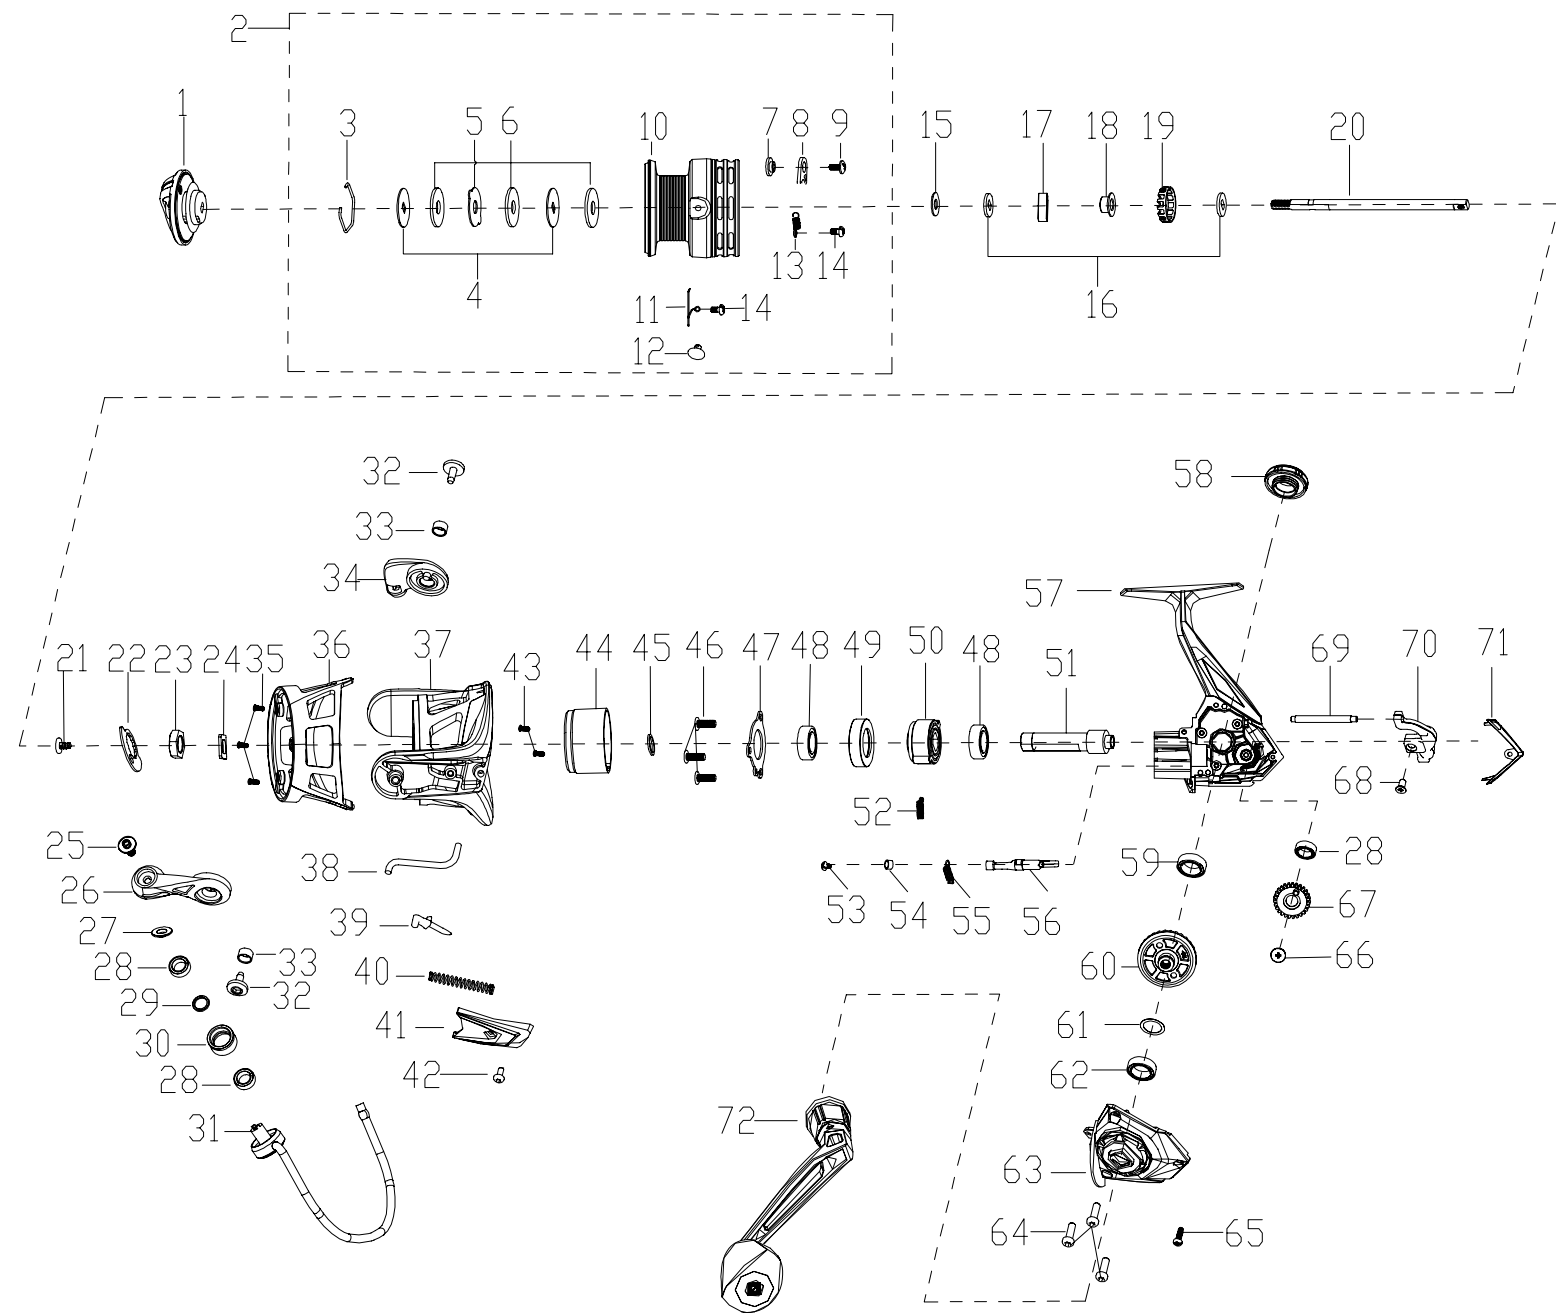

EXPLODED VIEW OF CS4-4000

PARTS LIST OF CS4-4000

ITEM#	PARTS NUMBER	PARTS DESCRIPTION	ITEM#	PARTS NUMBER	PARTS DESCRIPTION
1	B10177-701	Drag Knob Assembly	37	300251-001	Rotor
2	B06177-701	Spool Assembly	38	305218-001	Trip Bar
3	405002-001	Washer Retaining Clip	39	303011-101	Pivot Arm
4	612002-101	Keyed Washer(2req.)	40	310066-101	Spring
5	611002-001	Ear Washer	41	304245-001	Bail Arm Cover
6	903028-003	Washer(3req.)	42	905119-101	Screw
7	409013-001	Spool Clicker Spacer Ring	43	905139-101	Screw(2req.)
8	406032-001	Spool Click Plate	44	131013-201	Body Head Cover
9	905254-003	Screw	45	903140-001	Rotor Washer
10	400723-006	Spool	46	905135-003	Screw(3req.)
11	407075-001	Spring	47	105039-001	Ball Bearing Retainer
12	402029-101	Line Clip	48	906012-007	Bearing(2req.)
13	407018-001	Spring	49	109033-202	Bearing Holder
14	905231-103	Screw	50	110004-001	Clutch Assembly
15	903324-001-002	Spool Adjust Washer	51	702192-006	Pinion
16	903241-001	Main Shaft Washer(2req.)	52	107026-001	Clutch Spring
17	316006-001	POM BUSHING	53	905062-001	Screw
18	712001-001	Spool Holder	54	703005-001	POM Bushing
19	719041-001	Click Gear	55	801038-001	Clutch Switch Spring
20	718281-002	Main Shaft	56	800077-001	Clutch Switch
21	905029-001	Screw	57	B01177-701	Body Assembly
22	319005-002	Rotor Set Plate	58	513070-001	Dust Cap
23	318002-001	Rotor Nut	59	906044-001	Bearing
24	903328-001	Washer	60	700140-001	Driver Gear
25	905120-003	Line Roller Screw	61	903058-002	Washer
26	301079-001	Bail Arm	62	906012-001	Bearing
27	317066-001	Line Roller Collar	63	B02177-701	Body Cover Assembly
28	906006-002	Bearing(2req.)	64	905296-001	Screw(3req.)
29	903125-001	Line Roller Washer	65	905314-001	Screw
30	315065-001	Line Roller	66	905302-001	Screw
31	313360-001	Semi One Piece Bail	67	705198-001	Oscillation Gear
32	905294-001	Bail Arm Screw(2req.)	68	905291-001	Screw
33	317030-001	Bushing(2req.)	69	726062-002	Oscillation Guide
34	307096-001	Bail Holder	70	708139-001	Oscillation Slider
35	905080-001	Screw(3req.)	71	103382-001	Body Rear Cover
36	336024-001	Rotor Cover	72	B08177-701	Handle Assembly