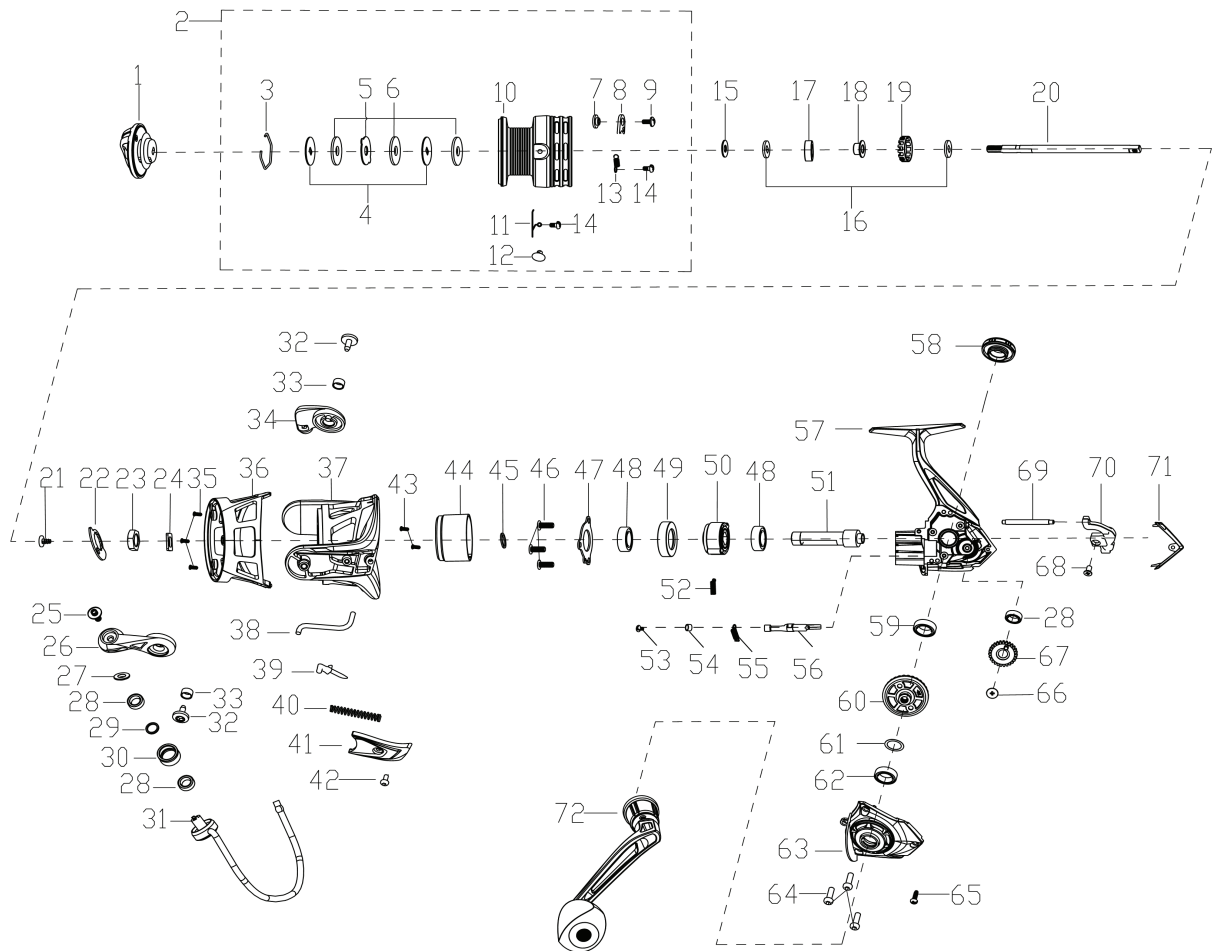

EXPLODED VIEW OF CS4-3000

PARTS LIST OF CS4-3000

ITEM#	PARTS NUMBER	PARTS DESCRIPTION	ITEM#	PARTS NUMBER	PARTS DESCRIPTION
1	B10177-501	Drag Knob Assembly	37	300248-001	Rotor
2	B06177-501	Spool Assembly	38	305220-001	Trip Bar
3	405002-001	Washer Retaining Clip	39	303012-101	Pivot Arm
4	612002-101	Keyed Washer(2req.)	40	310078-001	Spring
5	611002-001	Ear Washer	41	304243-001	Bail Arm Cover
6	903028-003	Washer(3req.)	42	905119-101	Screw
7	409014-001	Spool Clicker Spacer Ring	43	905139-003	Screw(2req.)
8	406032-001	Spool Click Plate	44	131013-201	Body Head Cover
9	905254-003	Screw	45	903140-002	Rotor Washer
10	400719-008	Spool	46	905135-003	Screw(3req.)
11	407074-001	Spring	47	105039-001	Ball Bearing Retainer
12	402020-101	Line Clip	48	906012-007	Bearing(2req.)
13	407018-001	Spring	49	109033-202	Bearing Holder
14	905231-103	Screw	50	110004-001	Clutch Assembly
15	903324-001-002	Spool Adjust Washer	51	702212-003	Pinion
16	903241-001	Main Shaft Washer(2req.)	52	107032-001	Clutch Spring
17	316006-001	POM BUSHING	53	905062-001	Screw
18	712001-001	Spool Holder	54	703005-001	POM Bushing
19	719041-001	Click Gear	55	801029-001	Clutch Switch Spring
20	718293-102	Main Shaft	56	800077-001	Clutch Switch
21	905029-001	Screw	57	B01177-501	Body Assembly
22	319005-002	Rotor Set Plate	58	513070-001	Dust Cap
23	318002-001	Rotor Nut	59	906044-002	Bearing
24	903328-001	Washer	60	700124-101	Driver Gear
25	905120-003	Line Roller Screw	61	903058-002	Washer
26	301079-001	Bail Arm	62	906012-001	Bearing
27	317066-001	Line Roller Collar	63	B02177-501	Body Cover Assembly
28	906006-002	Bearing(2req.)	64	905296-001	Screw(3req.)
29	903125-001	Line Roller Washer	65	905314-001	Screw
30	315065-001	Line Roller	66	905302-001	Screw
31	B05177-501	Semi One Piece Bail	67	705197-002	Oscillation Gear
32	905294-001	Bail Arm Screw(2req.)	68	905127-003	Screw
33	317030-001	Bushing(2req.)	69	726061-002	Oscillation Guide
34	307096-001	Bail Holder	70	708138-001	Oscillation Slider
35	905080-001	Screw(3req.)	71	103380-001	Body Rear Cover
36	336021-001	Rotor Cover	72	B08177-502	Handle Assembly